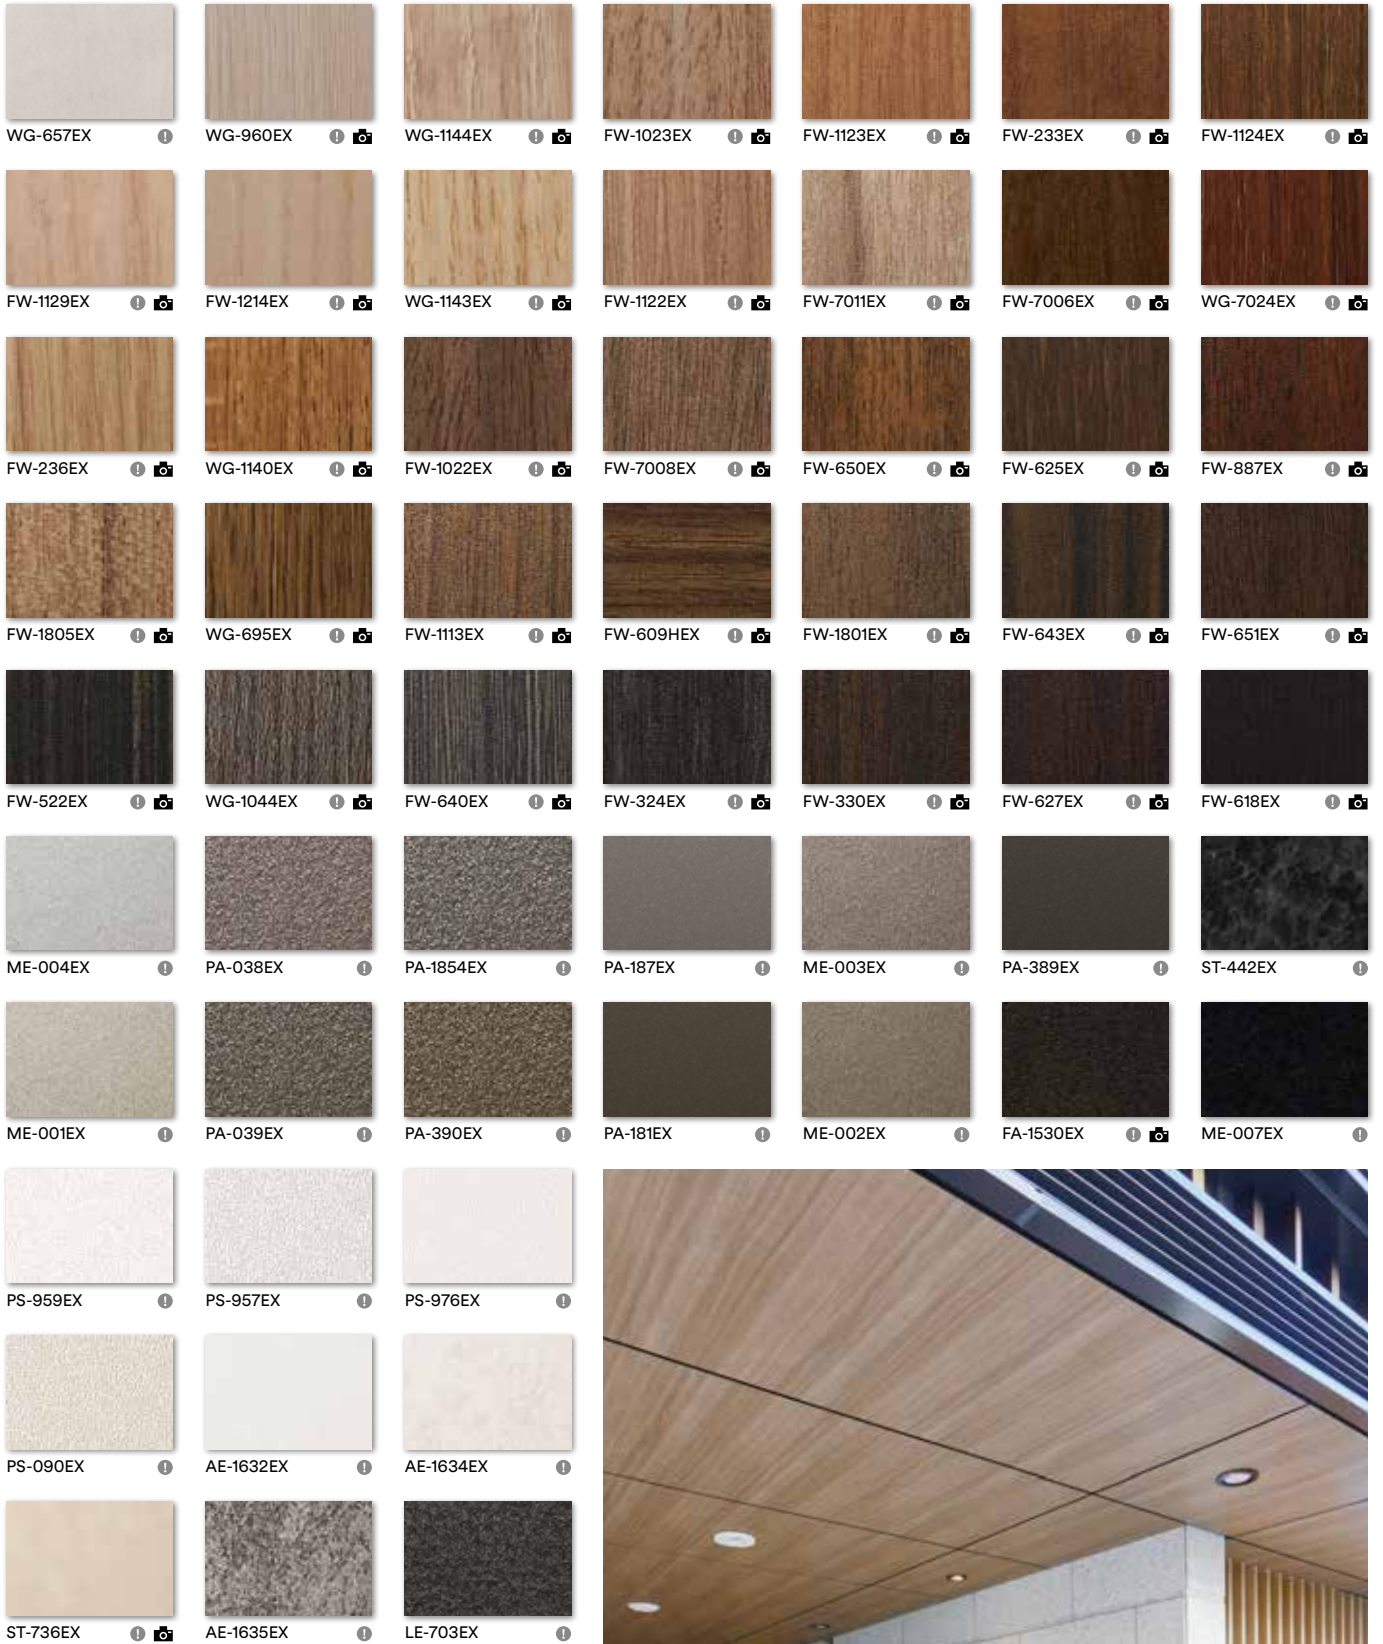

Exterior

For exterior applications

FW-1122EX

A

D

E

F

G

H

I

J

K

Index

Product Code	page, column, row

AE | Earth / Stone

AE-1632	42	A	5
AE-1633	43	G	4
AE-1634	42	C	1
AE-1635	42	G	2
AE-1636	43	G	2
AE-1637	17	A	2
AE-1638	17	A	3
AE-1639	17	D	1
AE-1640	17	G	2
AE-1641	46	H	2
AE-1642	46	G	1
AE-1643	41	E	1
AE-1645	43	F	2
AE-1646	43	H	3
AE-1717	17	C	4
AE-1718	17	E	1
AE-1719	17	F	2
AE-1880MT	15	B	1
AE-1913MT	15	C	3
AE-1917MT	15	C	1
AE-1921MT	15	F	4
AE-1926MT	17	D	4
AE-1928MT	15	C	2
AE-1929MT	17	E	4
AE-1930MT	15	F	1
AE-1931MT	19	C	1
AE-1932MT	19	C	3
AE-1933MT	19	C	4
AE-1944MT	15	G	4
AE-1951	43	H	1
AE-1952	41	G	5
AE-1953	46	A	2
AE-1954	19	E	4
AE-1955	43	A	1
AE-1956	41	H	3
AE-1957	41	B	3
AE-1959MT	15	B	2
AE-1960MT	15	G	1
AE-2149	15	A	1
AE-2150	15	A	2
AE-2151	15	D	3
AE-2152MT	15	D	4
AE-2153MT	15	F	2
AE-2154	16	A	2
AE-2155	16	A	4
AE-2156	17	A	1
AE-2157	17	B	1
AE-2158	17	A	4
AE-2159	17	F	1
AE-2160	15	A	3
AE-2161	15	C	4
AE-2162MT	15	D	1
AE-2163MT	17	B	2
AE-2164MT	17	D	2
AE-2165MT	17	D	3
AE-2167MT	17	F	3
AE-2168	23	F	1

Product Code	page, column, row

AM | Advanced Metallic

AM-1696	39	B	3
AM-1698	41	C	4
AM-1699	39	G	4
AM-1700	38	G	3
AM-1701	39	C	5
AM-1720	41	A	3
AM-1722	38	B	4

Product Code	page, column, row

AR | Abrasion Resistant

AE-1632AR	50	K	1
AE-1633AR	50	H	6
AE-1636AR	50	H	7
CH-1628AR	50	E	1
CH-1629AR	50	E	2

Product Code	page, column, row

CH-1630AR	50	F	6
CH-1631AR	50	F	7
FA-1526AR	50	J	7
FA-1527AR	50	J	6
FA-1530AR	50	G	6
FA-1678AR	50	J	5
FW-233AR	50	A	5
FW-236AR	50	A	3
FW-330AR	50	A	7
FW-337AR	50	C	3
FW-338AR	50	B	6
FW-625AR	50	C	6
FW-627AR	50	B	7
FW-1022AR	50	B	4
FW-1121HAR	50	C	5
FW-1122AR	50	B	2
FW-1129AR	50	C	1
FW-1130HAR	50	C	2
FW-1138AR	50	A	1
FW-1280AR	50	A	4
FW-1293AR	50	A	2
FW-1294AR	50	C	4
FW-1751AR	50	C	7
FW-7011AR	50	B	3
FW-7017AR	50	B	1
ME-009AR	50	E	3
ME-396AR	50	F	3
ME-431AR	50	E	7
ME-432AR	50	D	3
ME-433AR	50	D	2
ME-904AR	50	F	2
ME-1466AR	50	F	1
ME-1467AR	50	D	1
ME-1684AR	50	F	5
ME-1685AR	50	G	7
ME-1781AR	50	F	4
ME-2281AR	20	D	1
	50	G	1
ME-2282AR	20	D	2
	50	G	2
ME-2283AR	20	D	3
	50	G	3
ME-2284AR	20	D	4
	50	G	5
ME-2285AR	20	D	5
	50	G	4
ME-2291AR	20	E	1
	50	H	1
ME-2292AR	20	E	2
	50	H	2
ME-2293AR	20	E	3
	50	H	3
ME-2294AR	20	E	4
	50	H	5
ME-2295AR	20	E	5
	50	H	4
PA-045AR	50	D	4
PA-180AR	50	D	5
PA-181AR	50	E	5
PA-183AR	50	D	6
PA-187AR	50	D	7
PA-389AR	50	E	6
PA-683AR	50	E	4
PS-001AR	48	B	1
	50	J	1
PS-002AR	48	B	4
	50	I	1
PS-003AR	48	B	3
	50	I	2
PS-004AR	48	D	3
	50	I	3
PS-005AR	48	D	5
	50	I	4
PS-006AR	48	I	4
	50	I	5
PS-007AR	48	L	3
	50	I	6
PS-008AR	48	L	5
	50	I	7
PT-345AR	50	J	4
SE-010AR	50	K	3
SE-567AR	50	K	2
SE-568AR	50	K	4
ST-011AR	50	J	2
ST-736AR	50	J	3
WG-1372AR	50	B	5
WG-7024AR	50	A	6

Product Code	page, column, row

BW | Entertainment

BW-1310	38	A	5
BW-1311	38	C	2
BW-1312	39	A	4
BW-1314	46	H	1
BW-1315	40	C	3
BW-1316	40	E	5

Product Code	page, column, row

CA | Carbon

CA-418	40	E	1
CA-419	40	C	2
CA-420	40	F	1
CA-421	40	F	3
CA-422	40	D	3
CA-1170	40	F	5

Product Code	page, column, row

CH | Metallic Hairline

CH-1627	38	A	4
CH-1628	38	E	1
CH-1629	39	A	2
CH-1630	38	G	2
CH-1631	38	H	5
CH-1676	38	D	2
CH-1677	38	B	3
CH-2116	38	E	4
CH-2117	38	A	3
CH-2118	38	F	5
CH-2120	38	C	3

Product Code	page, column, row

CN | Concrete / Mortar

CN-1621	42	E	3
CN-1622	42	E	5
CN-1623	42	C	5
CN-1958	42	E	1

Product Code	page, column, row

DW | Dry Wood

DW-1871MT	12	G	3
DW-1872MT	12	A	2
DW-1873MT	11	B	2
DW-1874MT	11	E	3
DW-1875MT	10	C	4
DW-1876MT	11	B	3
DW-1877MT	11	E	1
DW-1878MT	11	B	1
DW-1879MT	13	A	2
DW-1881MT	12	G	1
DW-1882MT	13	A	1
DW-1883MT	11	A	1
DW-1884MT	11	G	3
DW-1885MT	13	C	4
DW-1886MT	12	G	2
DW-1887MT	13	E	4
DW-1888MT	10	C	3
DW-1889MT	10	G	4
DW-1890MT	11	G	1
DW-1891MT	11	G	2
DW-1893MT	12	B	1
DW-1894MT	10	C	2
DW-1896MT	13	G	2
DW-1897MT	11	C	3
DW-1898MT	12	C	1
DW-1899MT	13	B	1
DW-1900HMT	13	D	1
DW-1901MT	11	A	2
DW-1902MT	10	D	4
DW-1903MT	10	C	1
DW-1992MT	13	F	2
DW-1993MT	10	E	4
DW-2197MT	10	A	1
DW-2198MT	10	D	1
DW-2199MT	10	A	3
DW-2200MT	10	A	4
DW-2201MT	10	D	2
DW-2202MT	10	D	3
DW-2203MT	10	F	1
DW-2204MT	10	F	4
DW-2205MT	10	F	3

Product Code	page, column, row