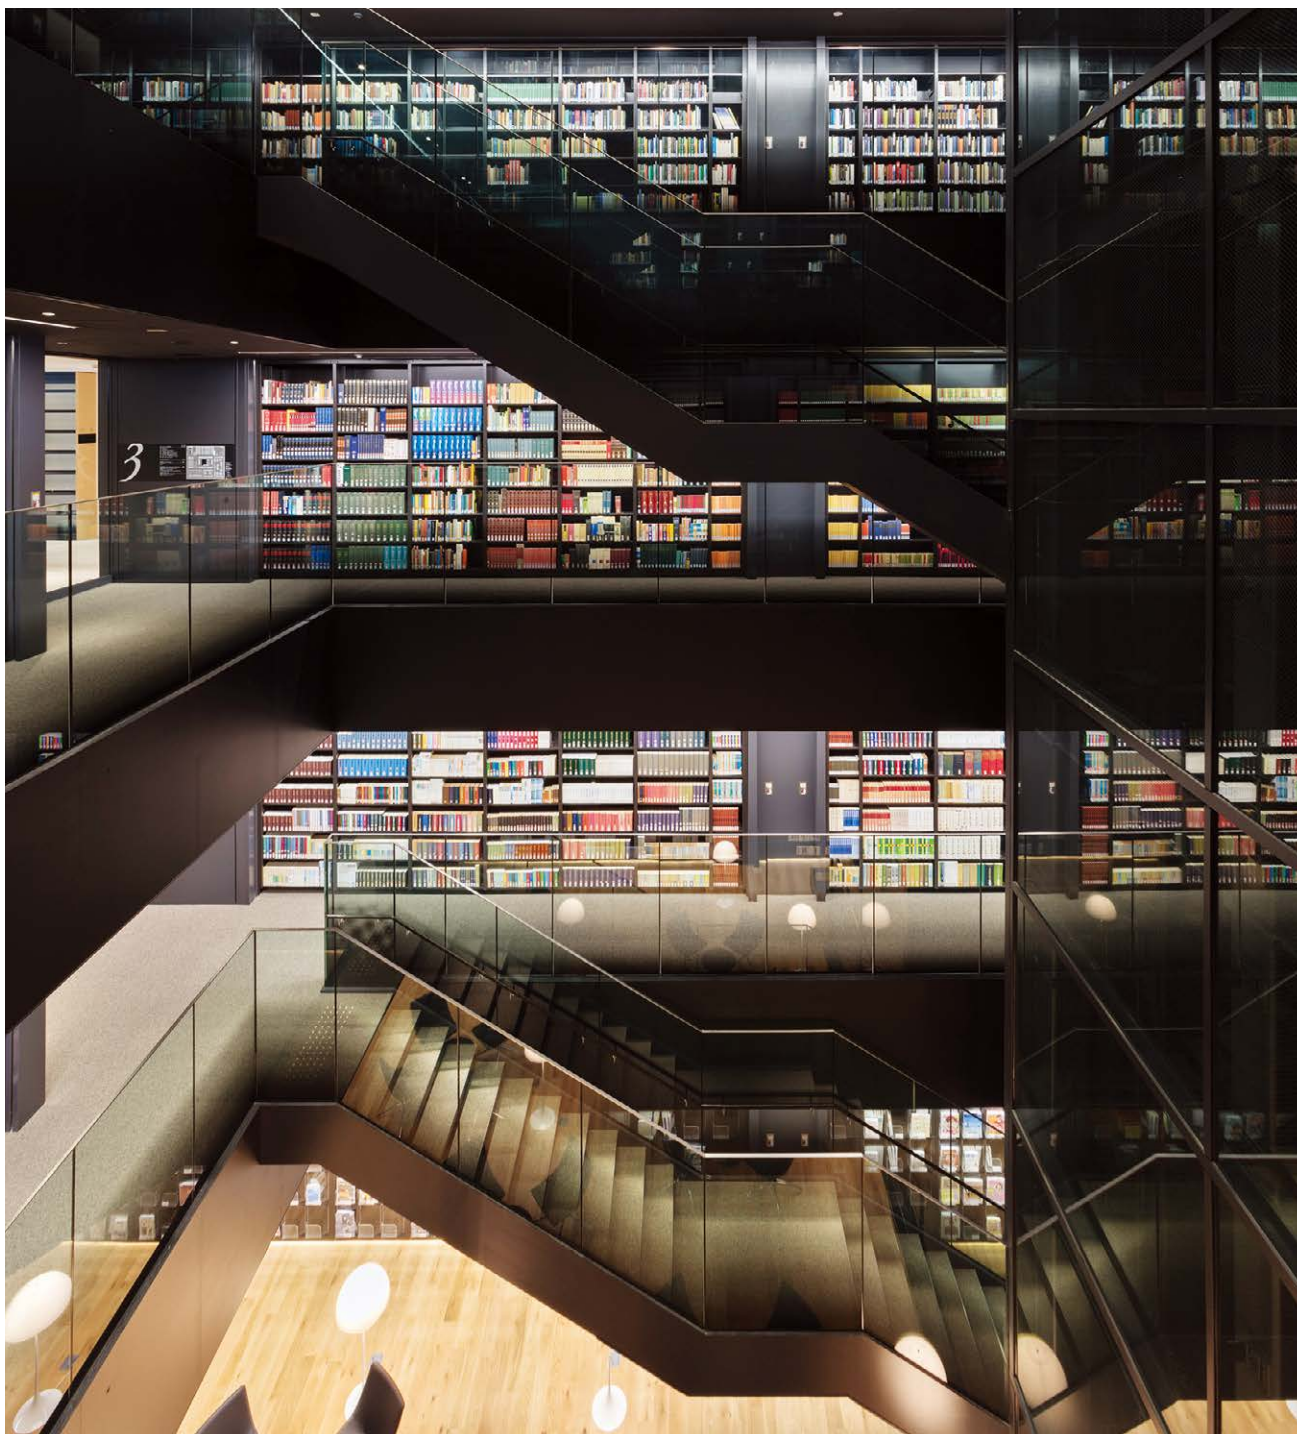

Explore the possibilities with 3M™ Glass Finishes.

PERFORMA
WINDOW FILMS

Illumina Reflect SH2SIIM