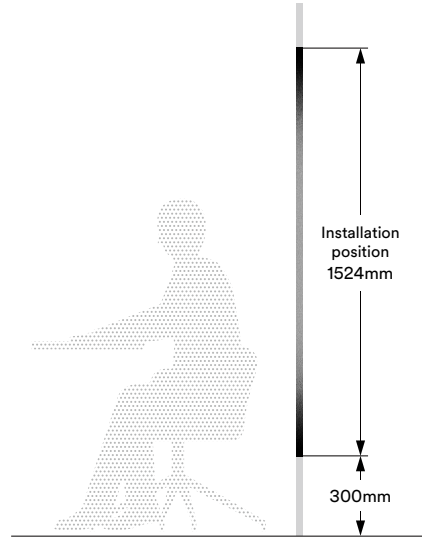

Example of Mist-W installation position

The same installation position is recommended for Pop-W, Oval, Sand and Cloud.