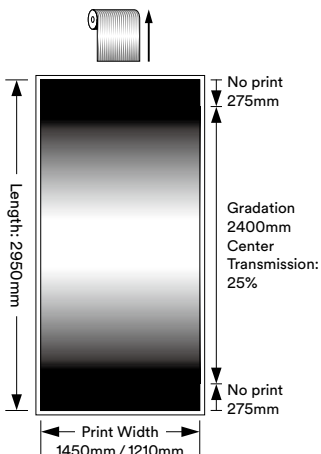

Illumina Silky-W

SH2SSIM-W
(Center gradation type)