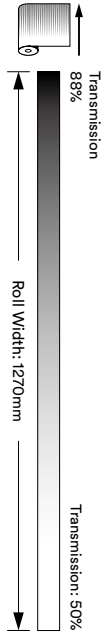

Single Gradation

Aerina
SH2FGAR