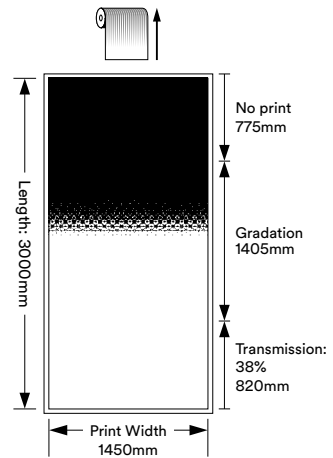

Illumina Seamless-PR

SH2SSIM-PR NEW
(Single gradation type)