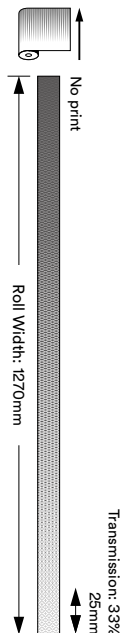

### 3M™ FASARA™ Glass Finishes

Pg.	Pattern Name	Product Code	width	length	same color
29	Seattle Fine	SH2DGST-f	50 in. (1270mm)	98.4 ft. (30m)	—
29	Shutie	SH2FGST	50 in. (1270mm)	98.4 ft. (30m)	Luce
29	Shutie Black	SH2BKST	50 in. (1270mm)	98.4 ft. (30m)	—
29	Arpa	SH2FGAP	50 in. (1270mm)	98.4 ft. (30m)	Luce
29	Arpa Crystal	SH2APCR	50 in. (1270mm)	98.4 ft. (30m)	—
29	Arpa Black	SH2BKAP	50 in. (1270mm)	98.4 ft. (30m)	—

**Lontano**  
SH2FGLO

**Venetian**  
SH2FGVN

+

**Luce**  
SH2FGLU

**Diamond**  
SH2FGDM

+

**Luce**  
SH2FGLU

**Tsurugi**  
SH2FGTG